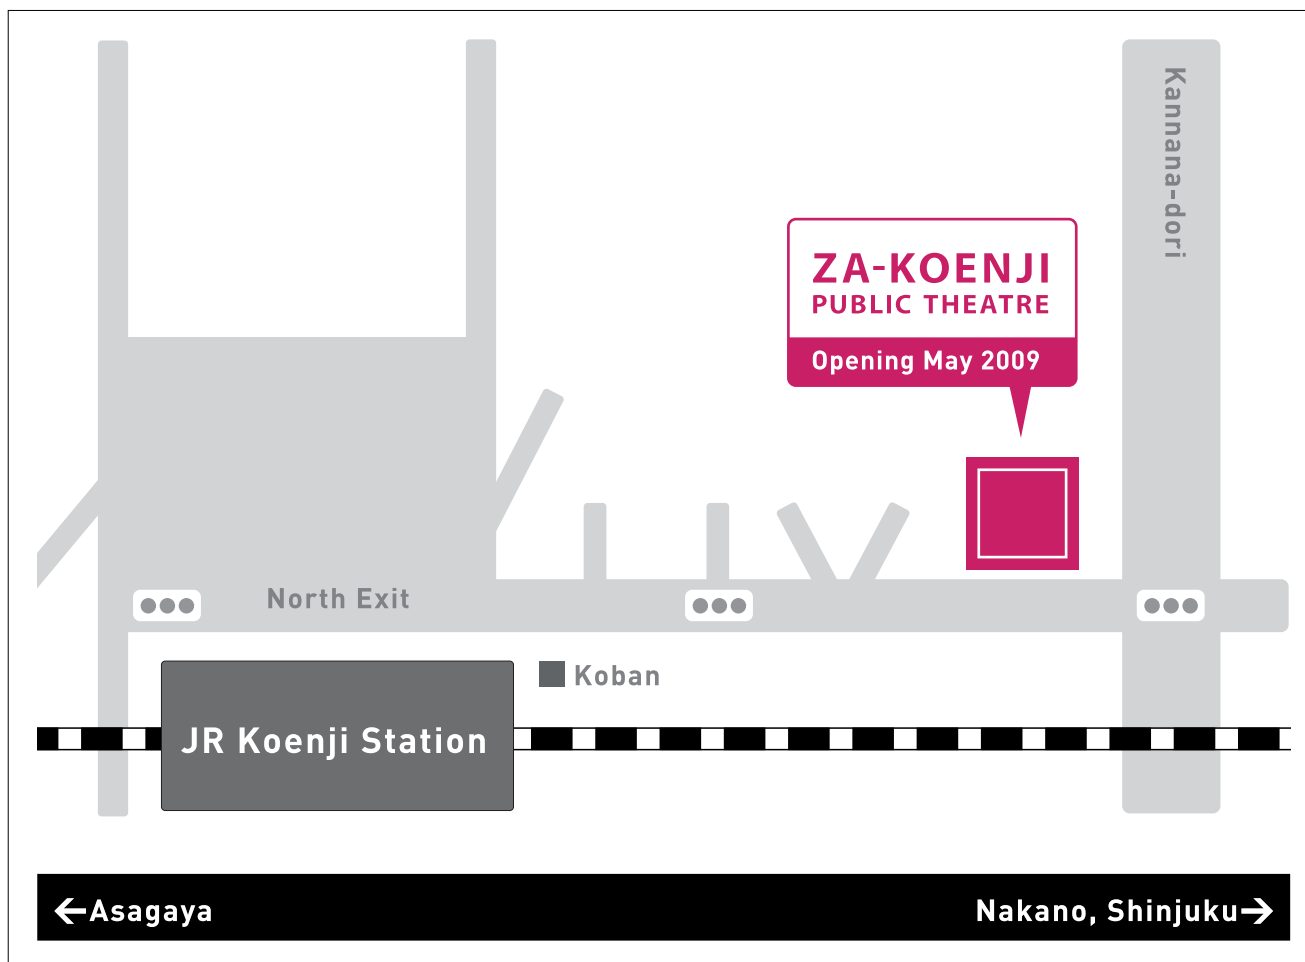

Map

| Access |

The nearest train station is Koenji on the JR Chuo Line.

It takes 5 minutes from the station to the theatre on foot.

| Address |

2-1-2 Koenji-Kita, Suginami-ku,
Tokyo 166-0002, Japan

Tel. +81(0)3-3223-7500 (admin)
+81(0)3-3223-7300 (box office)